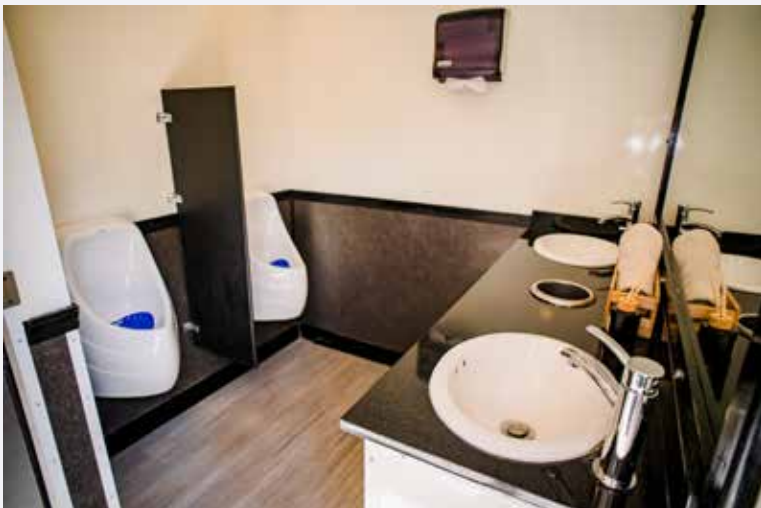

Men's section