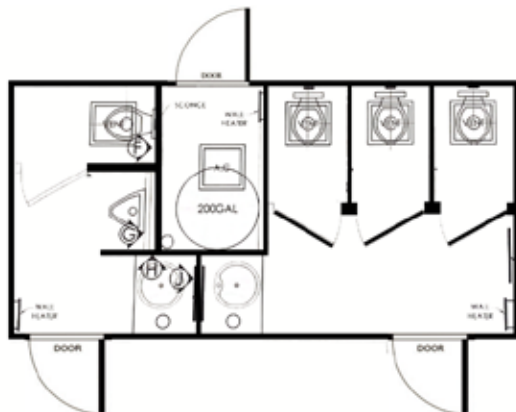

Fresh Water Tank: 150 gal.

Septic Tank: 395 gal.

Measurements with stairs, AC and pullout:
3.35m high // 3.10m wide // 6.40m long

► **Advised for events with less than 200 guests.**

RLO4v

TRAILER

RLO5

TRAILER

Women's:

3 restrooms, 1 hand wash station with large vanity mirror.

Men's:

1 restroom, 1 urinal, 1 hand wash station with vanity mirror.

Fresh Water Tank: 200 gal.

Septic Tank: 454 gal.

Measurements with stairs, AC and pull:
3.65m high // 3.80m wide // 6.75m long

Men's:

1 restroom, 2 urinal, 1 hand wash station with vanity mirror.

Fresh Water Tank: 150 gal.

Septic Tank: 680 gal.

With stairs, AC and pull:

3.40m high // 3.46m wide // 7.60m long

► **Advised for events with less than 450 guests.**

Men's:

2 restroom, 2 urinal, 1 hand wash station with vanity mirror.

Fresh Water Tank: 200 gal.

Septic Tank: 715 gal.

Measurements with stairs, AC and pullout:
3.46m high // 3.46m wide // 9.20m long

► **Advised for events with less than 500 guests.**