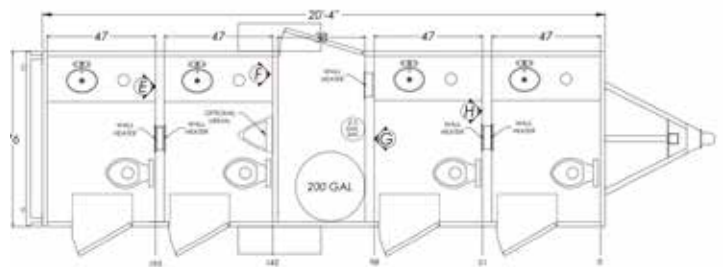

REMOLQUE **RLO4N**

The trailer has 4 toilets with sinks,
each with individual access.

Septic tank of 395 gallons.

Drinking water tank: 200 gallons

Measurements Including Pull, AC and Stairs:
Length 7.85 m Width 3.30m Height 3.5m

Measurements of only the trailer:
3.50m high and 1.93m wide without stairs
Length 6.60m

► **Advised for events with less than
200 guests.**