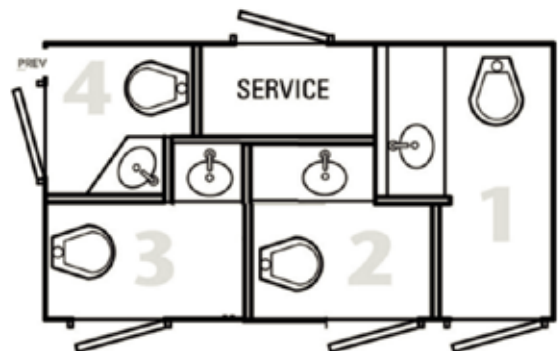

► **Advised for events with less than
200 guests.**

REMOLQUE
RLO4N

RLO4v

TRAILER

Features:

4 restrooms with hand wash stations and vanity mirror. They all have individual doors, so you can use as many as you wish for ladies, or for gentlemen.

Fresh Water Tank: 150 gal.

Septic Tank: 395 gal.

Measurements with stairs, AC and pullout:
3.35m high // 3.10m wide // 6.40m long

► **Advised for events with less than 200 guests.**

RLO4v

TRAILER

RLO5

TRAILER

Women's:

3 restrooms, 1 hand wash station with large vanity mirror.

Men's:

1 restroom, 1 urinal, 1 hand wash station with vanity mirror.

Fresh Water Tank: 200 gal.

Septic Tank: 454 gal.

Measurements with stairs, AC and pull:
3.65m high // 3.80m wide // 6.75m long